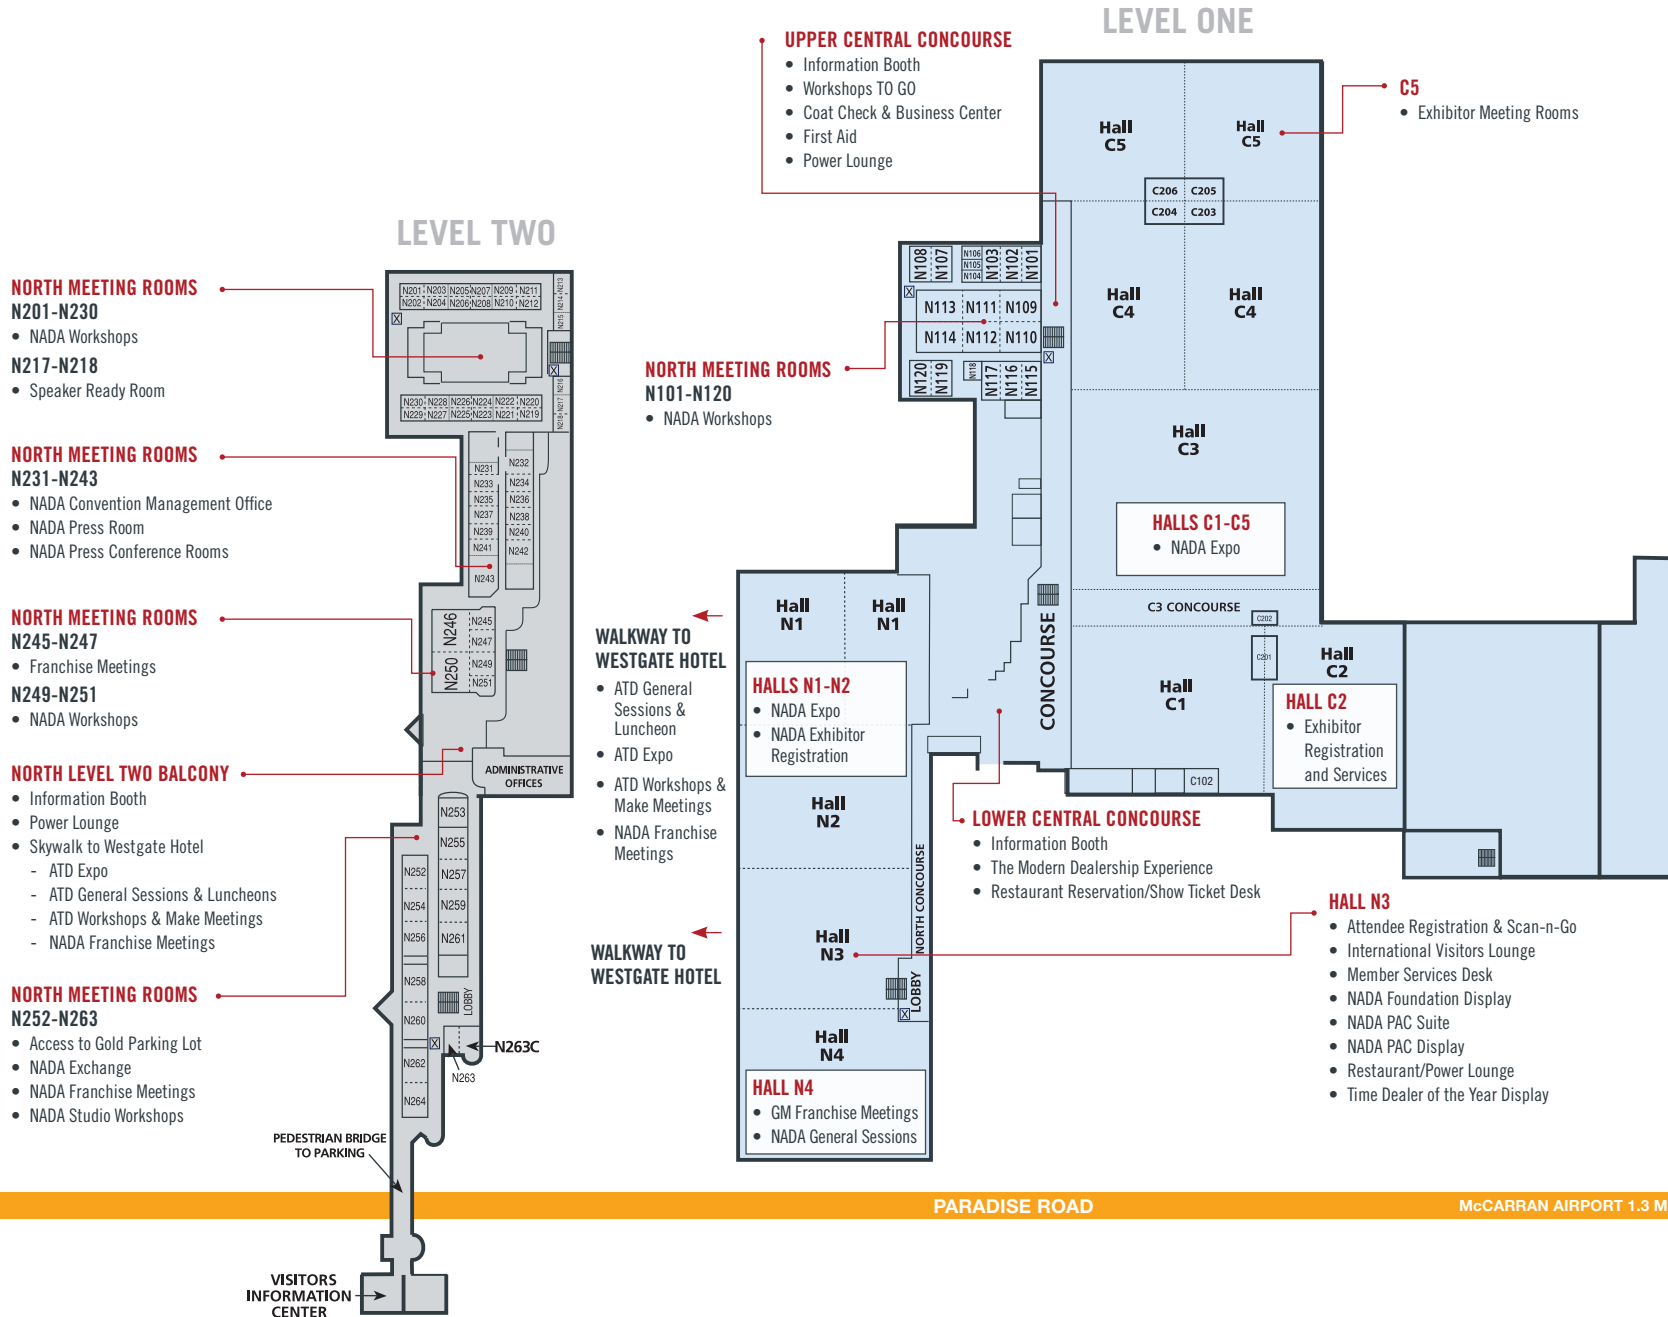

Las Vegas Convention Center

NADA
SHOW | 2018

Westgate Las Vegas Resort and Casino

NADA
SHOW | 2018

SKYWALK TO THE LAS VEGAS CONVENTION CENTER
(escalator)

WALKWAY TO LAS VEGAS CONVENTION CENTER

- Entrance into North expo hall (N1-N2) and Attendee Registration (N3)

NOT IN USE BY NADA

PARADISE NORTH
• Ford & Lincoln Franchise Meetings