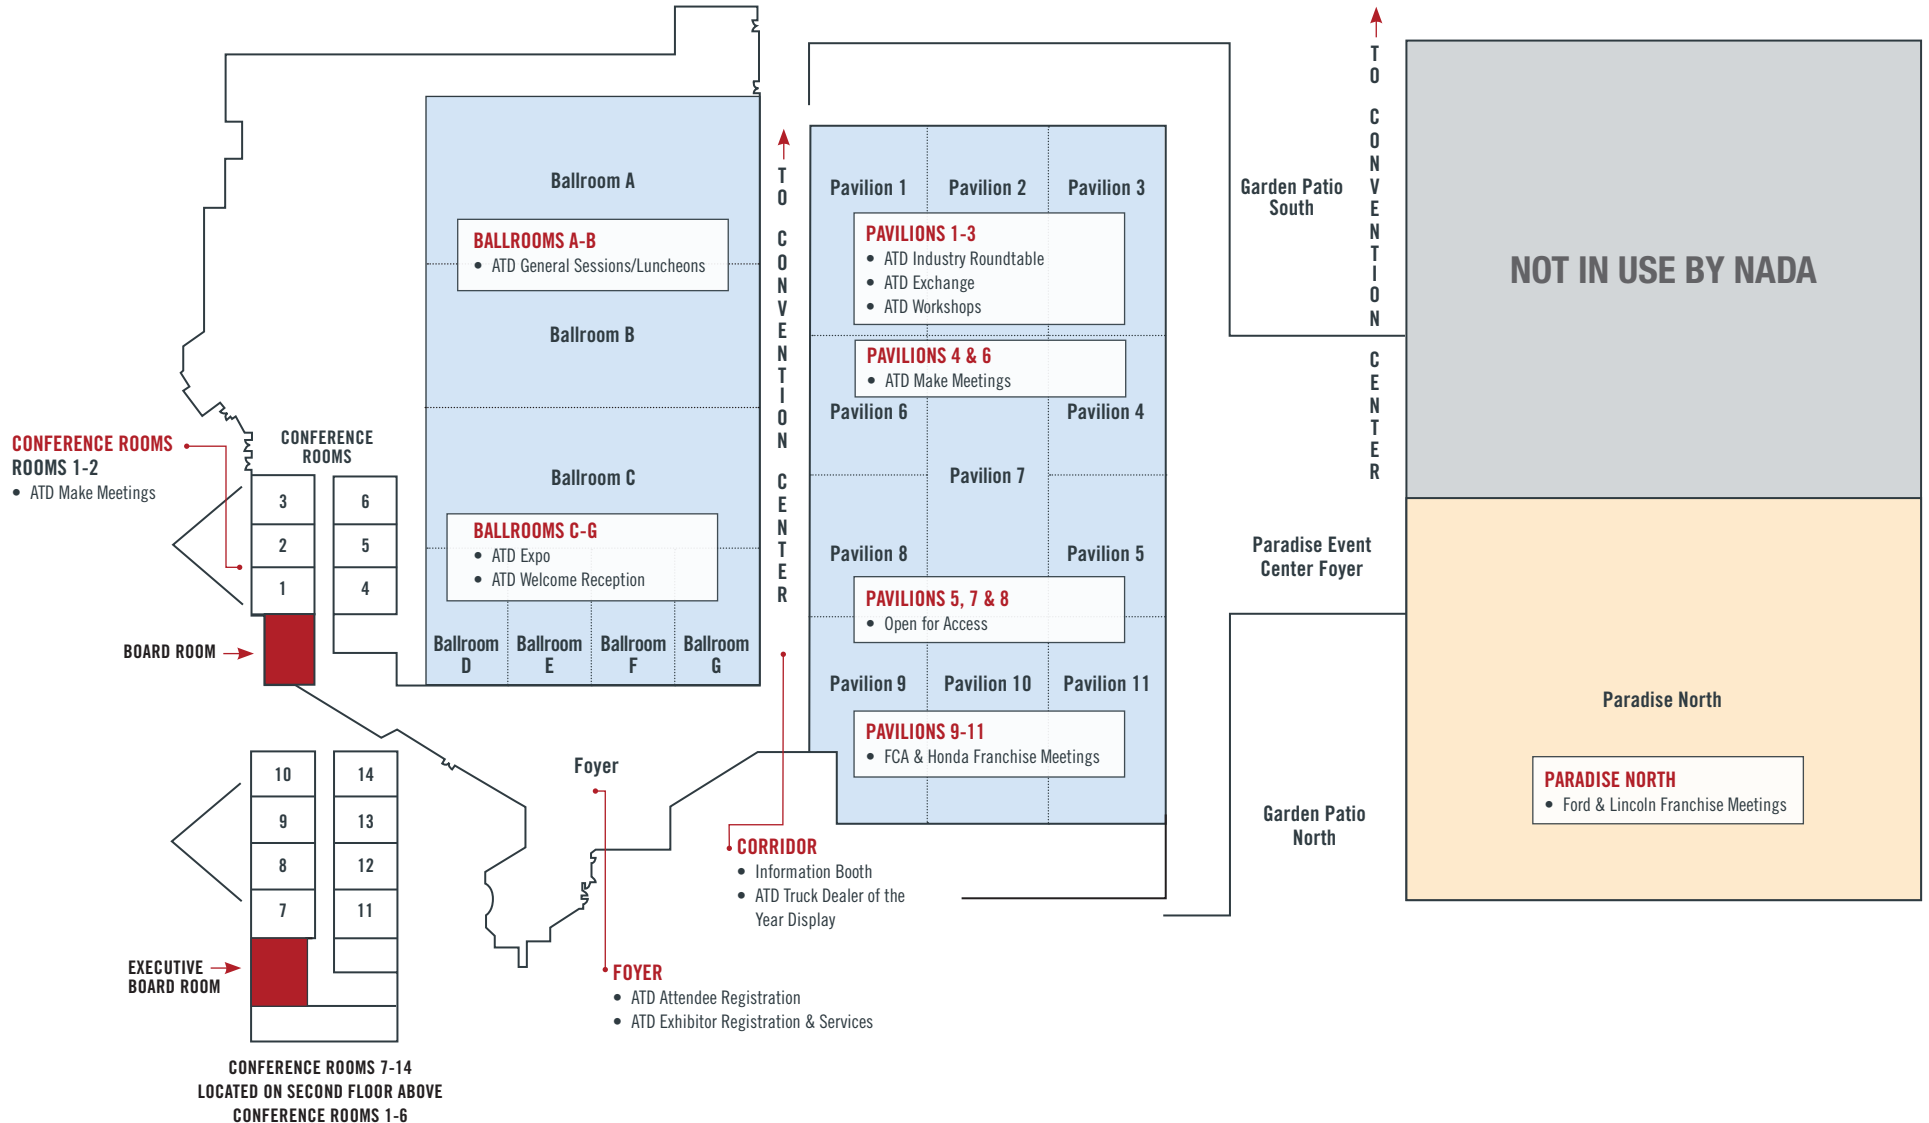

Las Vegas Convention Center

NADA
SHOW | 2018

Westgate Las Vegas Resort and Casino

NADA
SHOW | 2018

SKYWALK TO THE LAS VEGAS CONVENTION CENTER
(escalator)

WALKWAY TO LAS VEGAS CONVENTION CENTER

- Entrance into North expo hall (N1-N2) and Attendee Registration (N3)

NOT IN USE BY NADA

PARADISE NORTH
• Ford & Lincoln Franchise Meetings