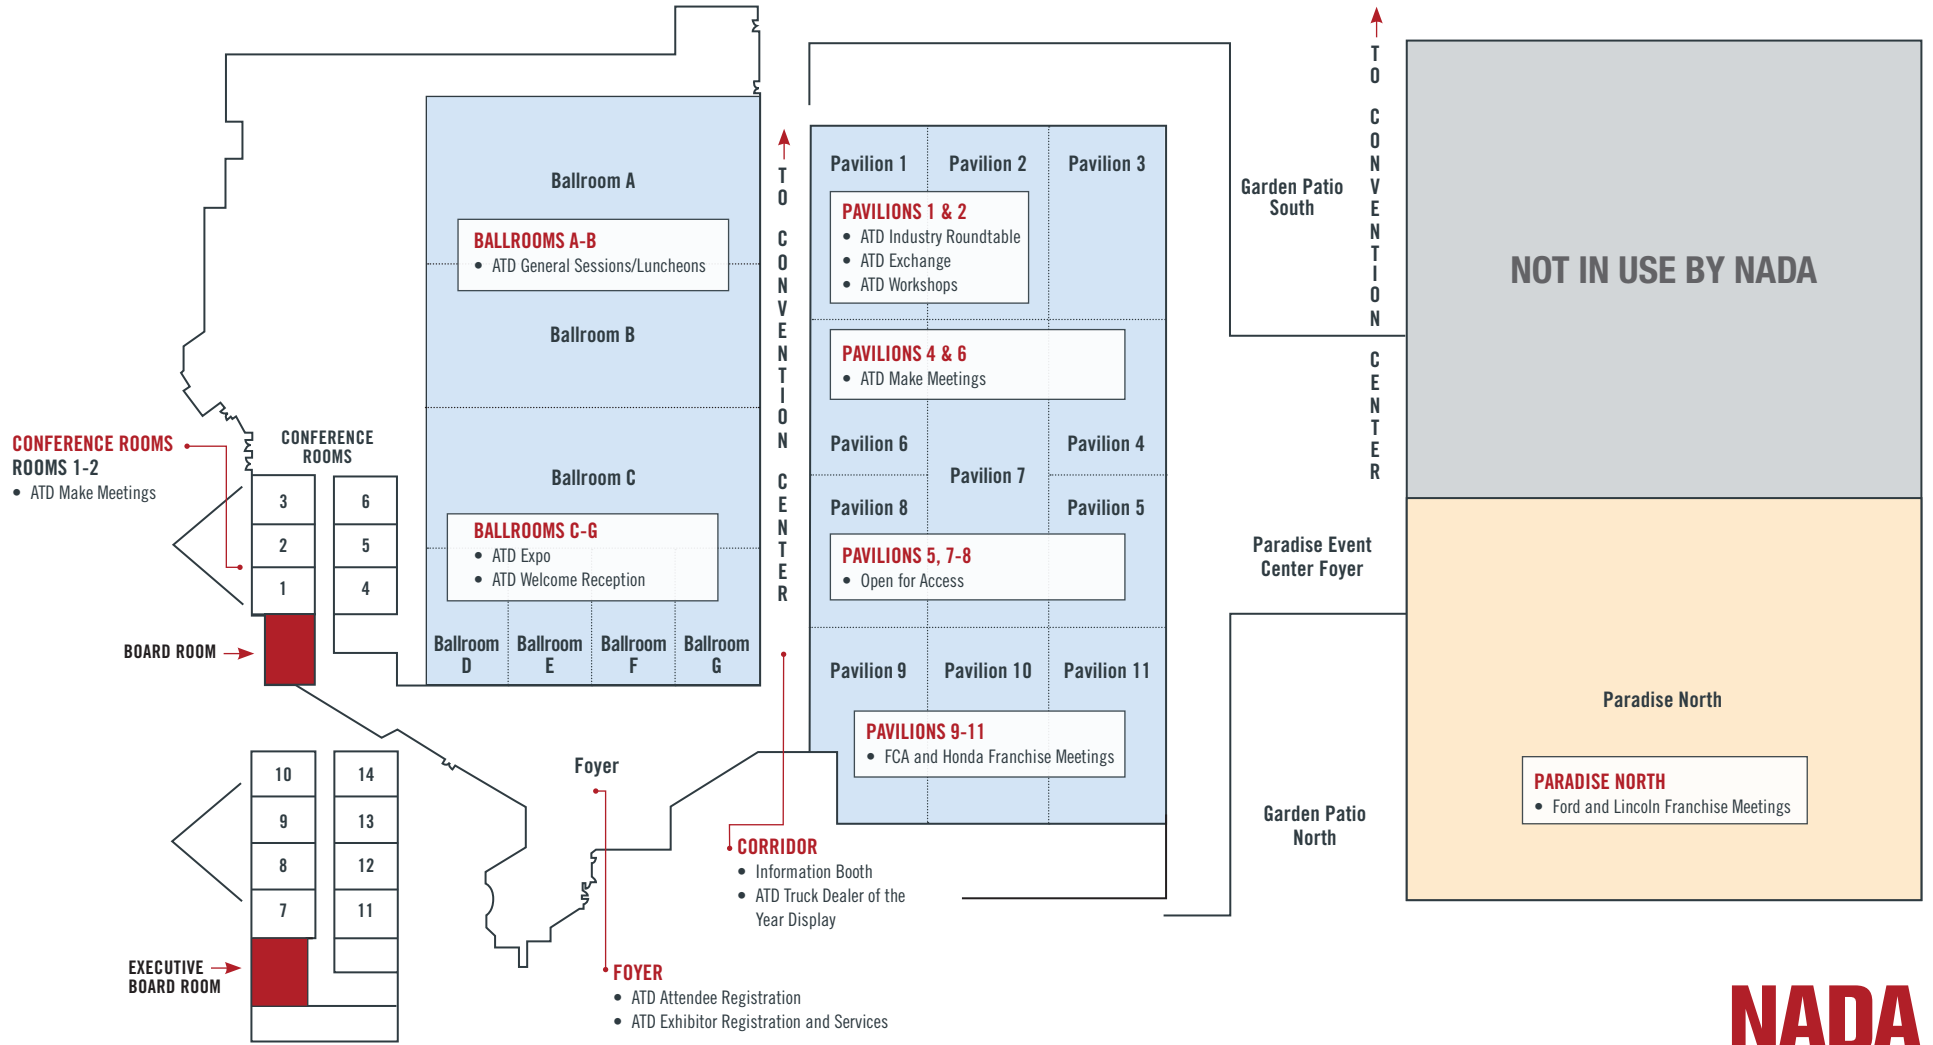

NORTH MEETING ROOMS N252-N263

- Access to Gold Parking Lot
- NADA Exchange
- NADA Franchise Meetings
- NADA Studio Workshops

LEVEL TWO

PEDESTRIAN BRIDGE TO PARKING

VISITORS INFORMATION CENTER

UPPER CENTRAL CONCOURSE

- Information Booth
- Coat Check and Business Center
- First Aid
- Power Lounge
- Ridesharing: Uber & Lyft

NORTH MEETING ROOMS N101-N120

- NADA Workshops

WALKWAY TO WESTGATE HOTEL

- ATD General Sessions and Luncheons
- ATD Expo
- ATD Workshops and Make Meetings
- NADA Franchise Meetings

WALKWAY TO WESTGATE HOTEL

LEVEL ONE

⊠ = ELEVATOR
▣ = ESCALATOR

PARADISE ROAD

McCARRAN AIRPORT 1.3 MILES

Westgate Las Vegas Resort and Casino

ATD
SHOW 2018

SKYWALK TO THE LAS VEGAS CONVENTION CENTER
(escalator)

WALKWAY TO LAS VEGAS CONVENTION CENTER

- Entrance into North Expo Hall (N1-N2) and Attendee Registration (N3)

NADA
SHOW 2018