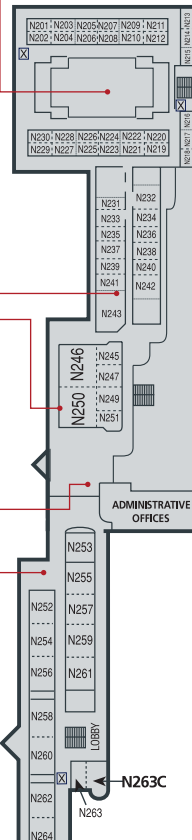

Las Vegas Convention Center

NADA
SHOW 2018

NORTH MEETING ROOMS N202-228

- NADA Workshops

N217-N218

- Speaker Ready Room

NORTH MEETING ROOMS N231-N243

- NADA Show Management Office
- NADA Press Room
- NADA Press Conference Rooms

NORTH MEETING ROOMS N245-N247

- Franchise Meetings

N249 & N251

- NADA Franchise Meetings

N250

- Translation Workshop

NORTH LEVEL TWO BALCONY

- Information Booth
- Power Lounge
- Skywalk to Westgate Hotel
 - ATD Expo
 - ATD General Sessions and Luncheons
 - ATD Workshops and Make Meetings
 - NADA Franchise Meetings

NORTH MEETING ROOMS N252-N263

- Access to Gold Parking Lot
- NADA Exchange
- NADA Franchise Meetings
- NADA Studio Workshops

LEVEL TWO

PEDESTRIAN BRIDGE TO PARKING

VISITORS INFORMATION CENTER

UPPER CENTRAL CONCOURSE

- Information Booth
- Coat Check and Business Center
- First Aid
- Power Lounge
- Ridesharing: Uber & Lyft

NORTH MEETING ROOMS N101-N120

- NADA Workshops

WALKWAY TO WESTGATE HOTEL

- ATD General Sessions and Luncheons
- ATD Expo
- ATD Workshops and Make Meetings
- NADA Franchise Meetings