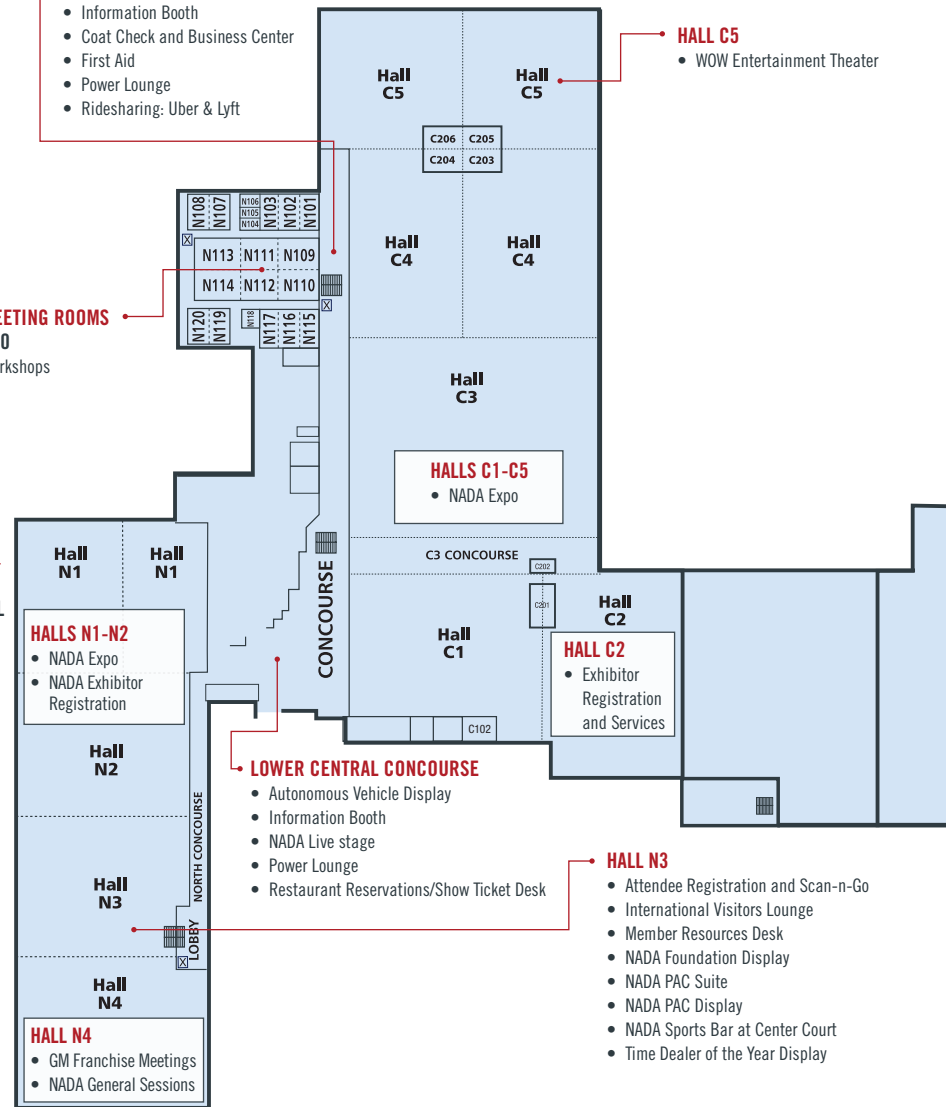

NORTH MEETING ROOMS N245-N247

- Franchise Meetings

N249 & N251

- NADA Franchise Meetings

N250

- Translation Workshop

NORTH LEVEL TWO BALCONY

- Information Booth
- Power Lounge
- Skywalk to Westgate Hotel
 - ATD Expo
 - ATD General Sessions and Luncheons
 - ATD Workshops and Make Meetings
 - NADA Franchise Meetings

- Information Booth
- Coat Check and Business Center
- First Aid
- Power Lounge
- Ridesharing: Uber & Lyft

NORTH MEETING ROOMS N101-N120

- NADA Workshops

WALKWAY TO WESTGATE HOTEL

- ATD General Sessions and Luncheons
- ATD Expo
- ATD Workshops and Make Meetings
- NADA Franchise Meetings

WALKWAY TO WESTGATE HOTEL

LEVEL ONE

⊠ = ELEVATOR
▣ = ESCALATOR

PARADISE ROAD

McCARRAN AIRPORT 1.3 MILES

Westgate Las Vegas Resort and Casino

ATD
SHOW 2018

SKYWALK TO THE LAS VEGAS CONVENTION CENTER
(escalator)

WALKWAY TO LAS VEGAS CONVENTION CENTER

- Entrance into North Expo Hall (N1-N2) and Attendee Registration (N3)

NADA
SHOW 2018