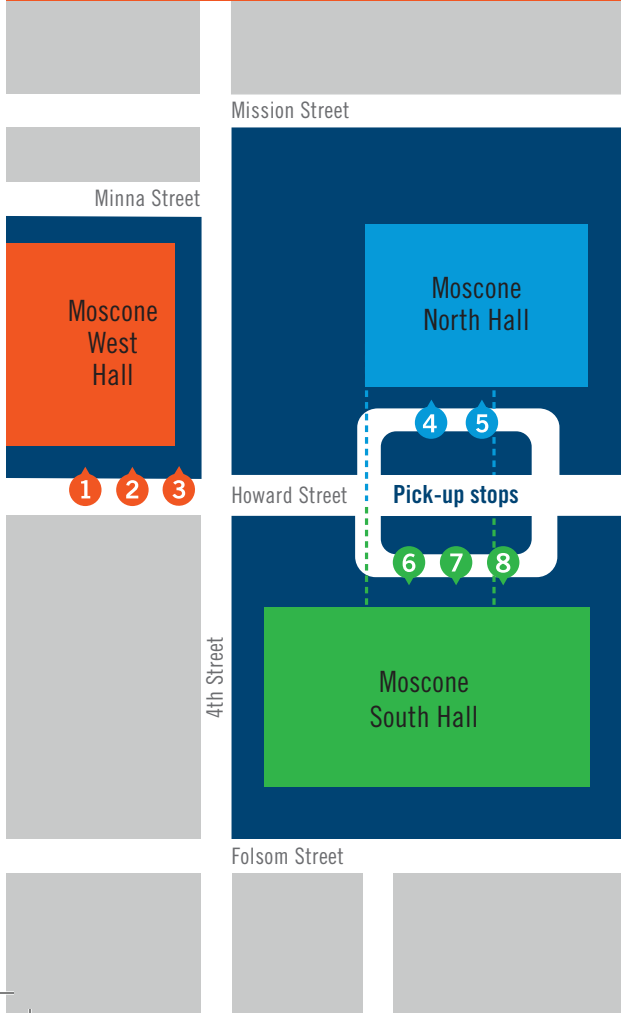

Moscone Center

SHUTTLE BUS PICK-UP MAP

Bus routes are numbered and color-coded

NADA 2019 SHOW

COMPLIMENTARY SHUTTLE BUSES

To and from hotels and Moscone Center

BUSES DEPART EVERY 10 MINUTES
NADA buses will be clearly marked

Thursday, January 24 8:30am-6:00pm

Friday, January 25 7:00am-6:00pm

Saturday, January 26 7:30am-6:00pm

Sunday, January 27 7:30am-5:00pm

Shopper shuttle departs every 30 minutes
Thurs.-Sat. 10am-4pm, Sun. 11am-3pm

NATIONAL AUTOMOBILE DEALERS ASSOCIATION