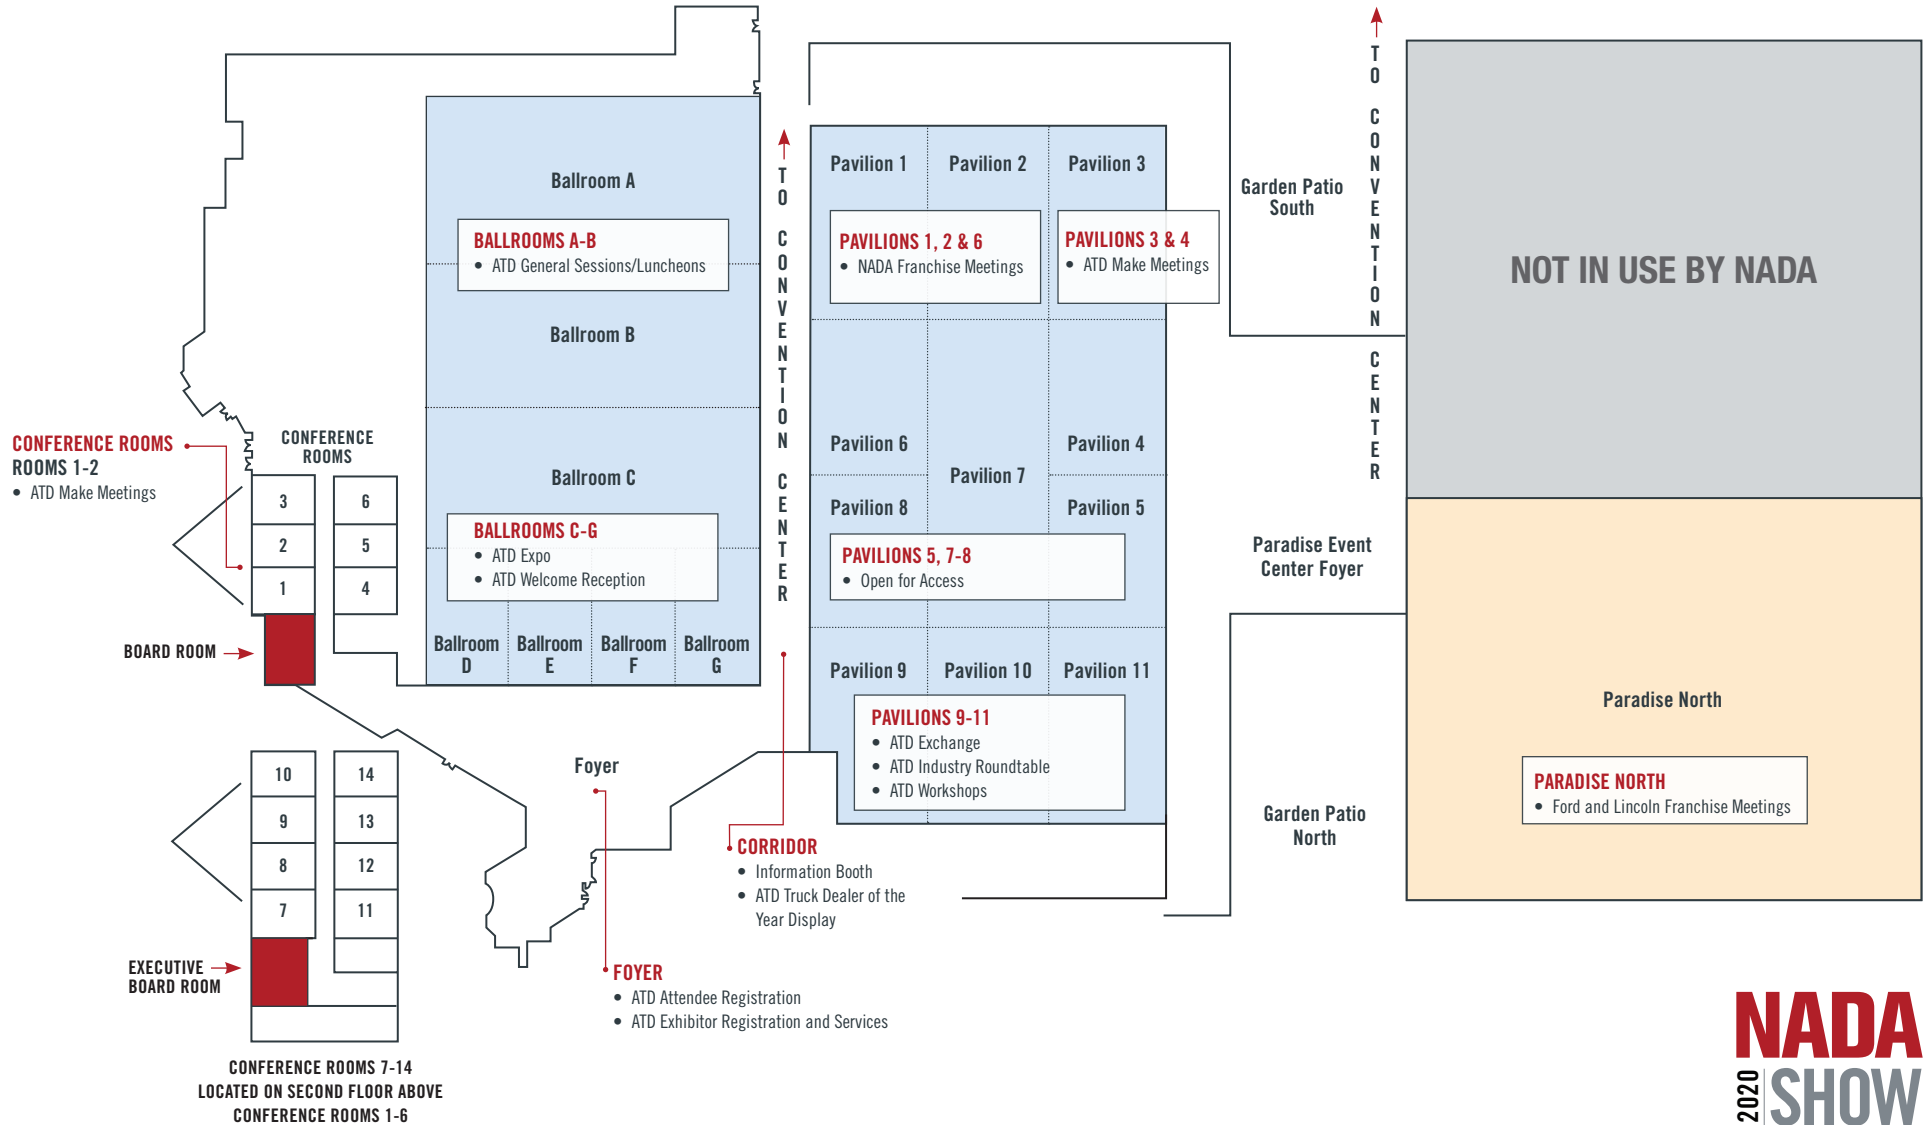

Las Vegas Convention Center

NADA
2020
SHOW

NORTH MEETING ROOMS

N201-N230

- NADA Workshops

N216-N217

- Speaker Ready Room

NORTH MEETING ROOMS

N231-N243

- NADA Exchange
- NADA Workshops

NORTH MEETING ROOMS

N245-N251

- NADA Franchise Meetings
- NADA Workshops

NORTH MEETING ROOMS

N252-N264

- Access to Gold Parking Lot
- NADA Franchise Meetings
- NADA Press Conference Rooms
- NADA Press Rooms
- NADA Show Management Office
- NADA Translation Workshops

Westgate Las Vegas Resort and Casino

ATD
2020
SHOW

SKYWALK TO THE LAS VEGAS CONVENTION CENTER
(escalator)

WALKWAY TO LAS VEGAS CONVENTION CENTER

- Entrance into North Expo Hall (N1-N2) and Attendee Registration (N3)