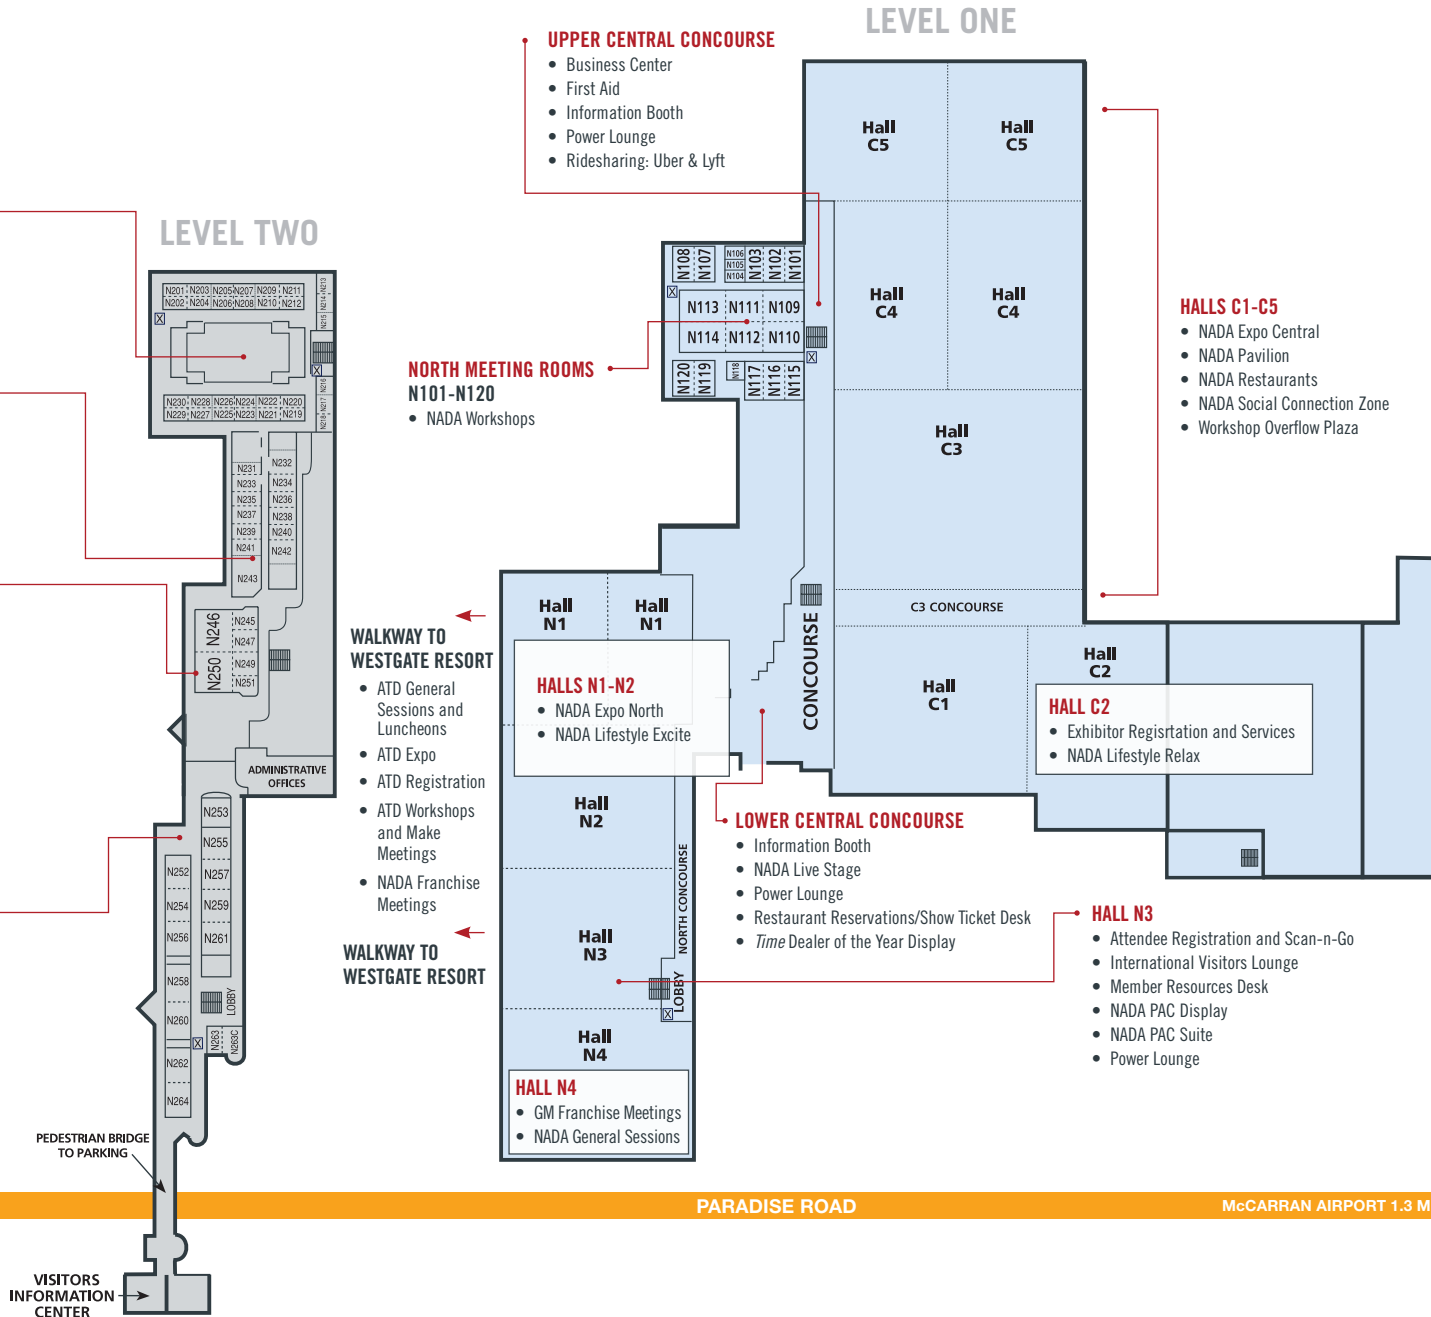

Las Vegas Convention Center

NADA
2020
SHOW

NORTH MEETING ROOMS

N201-N230

- NADA Workshops

N216-N217

- Speaker Ready Room

NORTH MEETING ROOMS

N231-N243

- NADA Exchange
- NADA Workshops

NORTH MEETING ROOMS

N245-N251

- NADA Franchise Meetings
- NADA Workshops

NORTH MEETING ROOMS

N252-N264

- Access to Gold Parking Lot
- NADA Franchise Meetings
- NADA Press Conference Rooms
- NADA Press Rooms
- NADA Show Management Office
- NADA Translation Workshops

Westgate Las Vegas Resort and Casino

ATD
2020
SHOW

SKYWALK TO THE LAS VEGAS CONVENTION CENTER
(escalator)

WALKWAY TO LAS VEGAS CONVENTION CENTER

- Entrance into North Expo Hall (N1-N2) and Attendee Registration (N3)