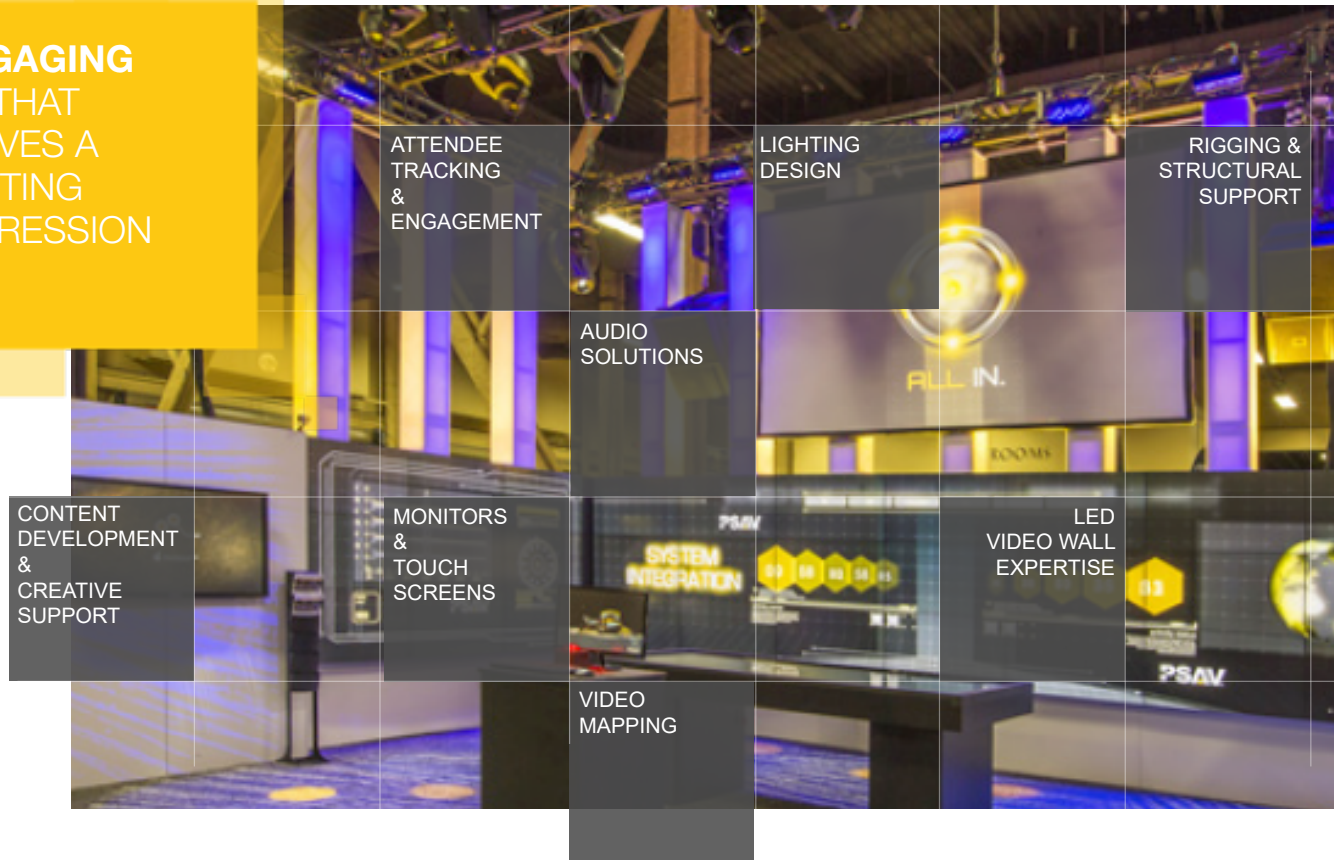

■ **Order Audiovisual Online**

psav.store ✨

■ **See our Price List**

Products in our Online Store

23"-90" Monitors (wall-mount and floor stand installation available), SMART monitors, Touchscreen monitors, 27" all-in-one touchscreens, Wired Microphones, Wireless Microphones, Input Boxes, Audio Mixers, Personal Speakers

Place your order before **February 3rd**, for 20% off

■ **Your 2020 NADA Show Audiovisual Experts**

Contact our team at exhibits@psav.com or **800.966.4498** for online product recommendations or custom exhibit AV needs.

**ENGAGING
AV THAT
LEAVES A
LASTING
IMPRESSION**